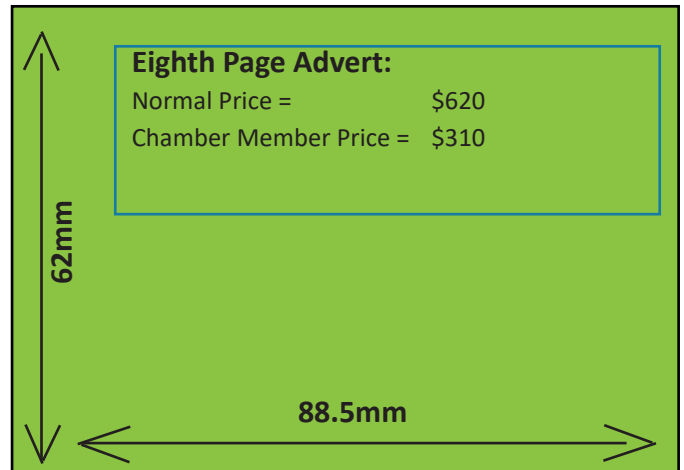

Front Cover:

Normal Price = \$6000
Chamber Member Price = \$3000

Back Cover:

Normal Price = \$5600
Chamber Member Price = \$2800

Inside Front or Cover:

Normal Price = \$5000
Chamber Member Price = \$2500

Double Full Page:

Normal Price = \$4400
Chamber Member Price = \$2200

Full Page:

Normal Price = \$2500
Chamber Member Price = \$1250

Half Page:

Normal Price = \$1680
Chamber Member Price = \$840

Half Page:

DIRECTORY ADVERTISING DIGITAL BONUSES