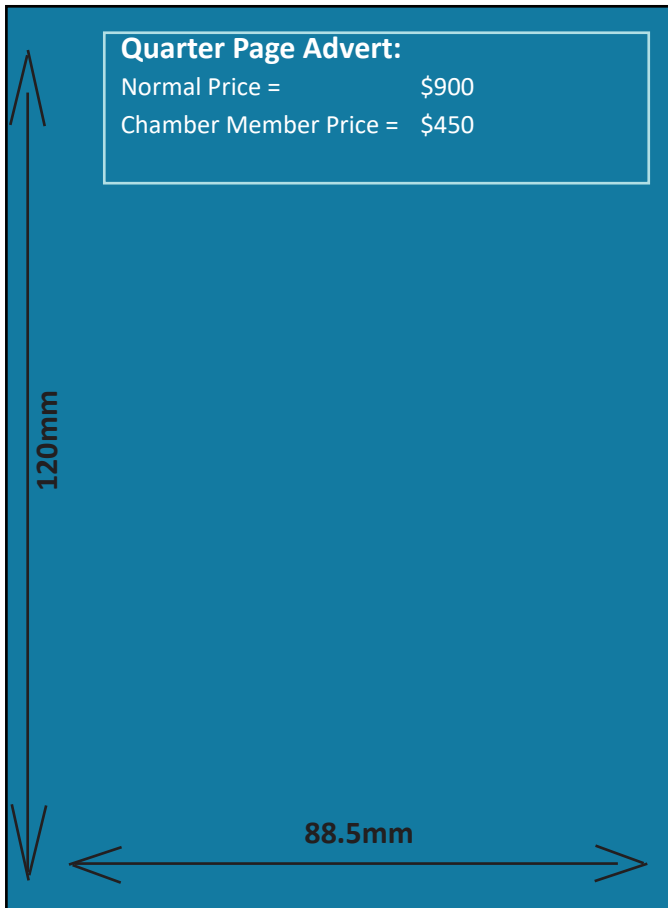

Front Cover:

Normal Price = \$6000
Chamber Member Price = \$3000

Back Cover:

Normal Price = \$5600
Chamber Member Price = \$2800

Inside Front or Cover:

Normal Price = \$5000
Chamber Member Price = \$2500

Double Full Page:

Normal Price = \$4400
Chamber Member Price = \$2200

Full Page:

Normal Price = \$2500
Chamber Member Price = \$1250

Half Page:

Normal Price = \$1680
Chamber Member Price = \$840

Half Page:

DIRECTORY ADVERTISING DIGITAL BONUSES