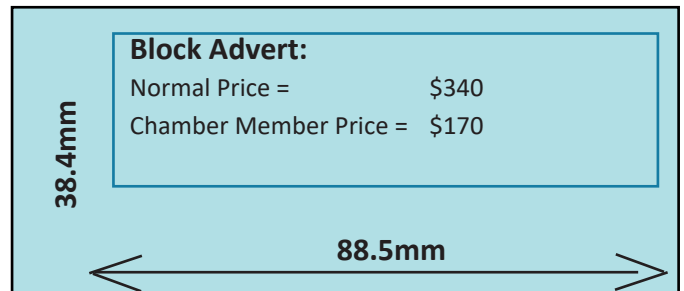

Front Cover:

Normal Price = \$6000
Chamber Member Price = \$3000

Back Cover:

Normal Price = \$5600
Chamber Member Price = \$2800

Inside Front or Cover:

Normal Price = \$5000
Chamber Member Price = \$2500

Double Full Page:

Normal Price = \$4400
Chamber Member Price = \$2200

Full Page:

Normal Price = \$2500
Chamber Member Price = \$1250

Half Page:

Normal Price = \$1680
Chamber Member Price = \$840

Half Page:

DIRECTORY ADVERTISING DIGITAL BONUSES